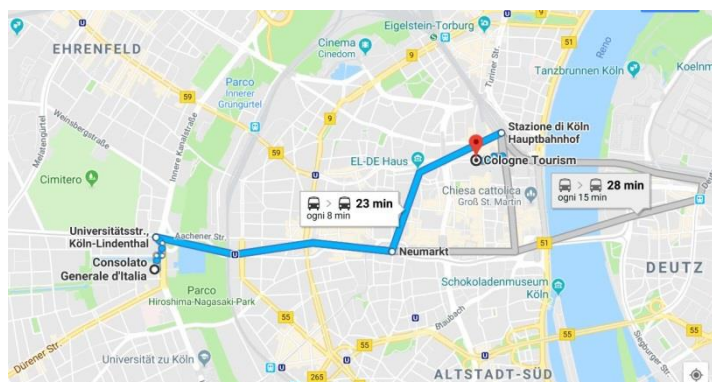

YOUR STAY IN COLOGNE

In attached You can find a list of recommended hotels which are located very close to **the Consulate General** which finds itself **in the heart of Cologne**, nearby the Achener Weiher (**undergroundstation “Universitätsstrasse” – train line 1 or 7**).

If you prefer a stay in private guest rooms, bed & breakfasts, air bnb, boarding houses or any other kind of accommodation we invite You to contact the local tourist office which can give You further informations: